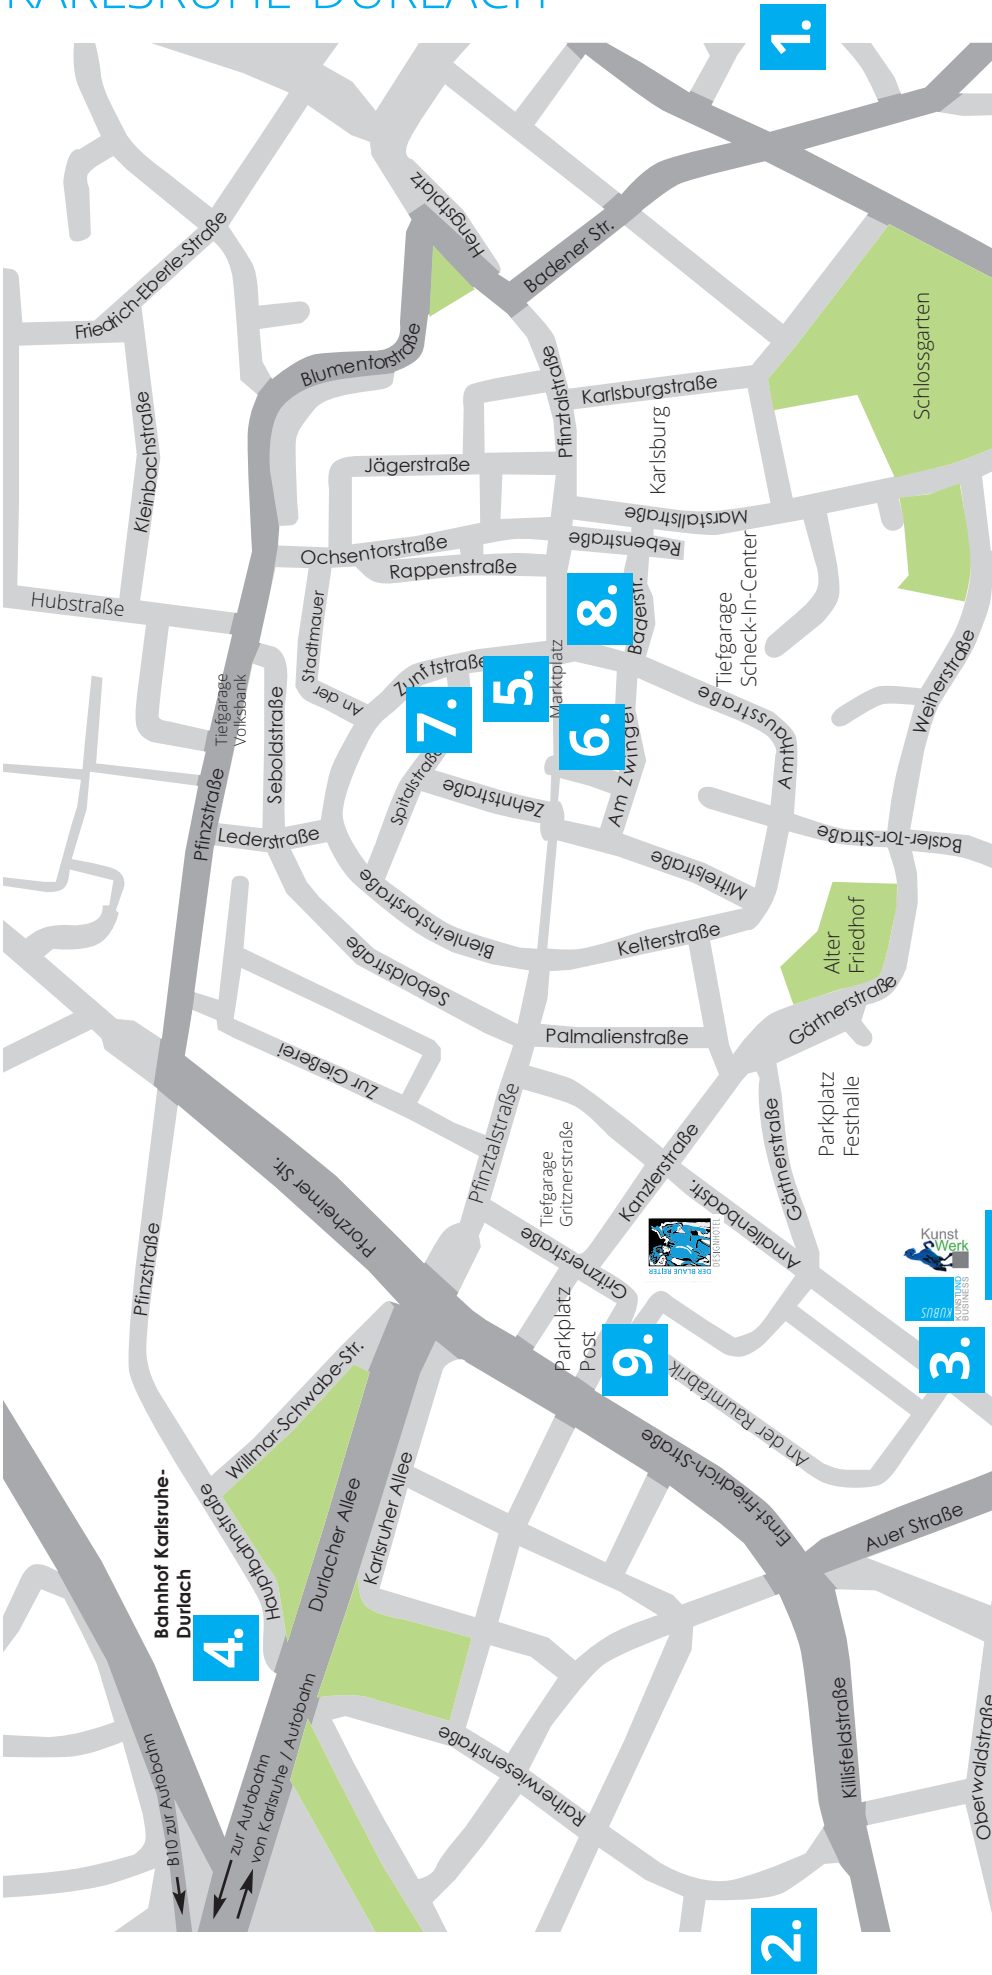

### TAWA YAMA

TAWA YAMA, Japanese TURM BERG, stands for a dewy gastro culture with zeitgeist, ingenious-innovative. Amidst green roofs with a view of the Turmberg, you can enjoy lunch or dinner in the EASY and in the evening in the star restaurant FINE, both with beautiful terraces.

# KARLSRUHE-DURLACH